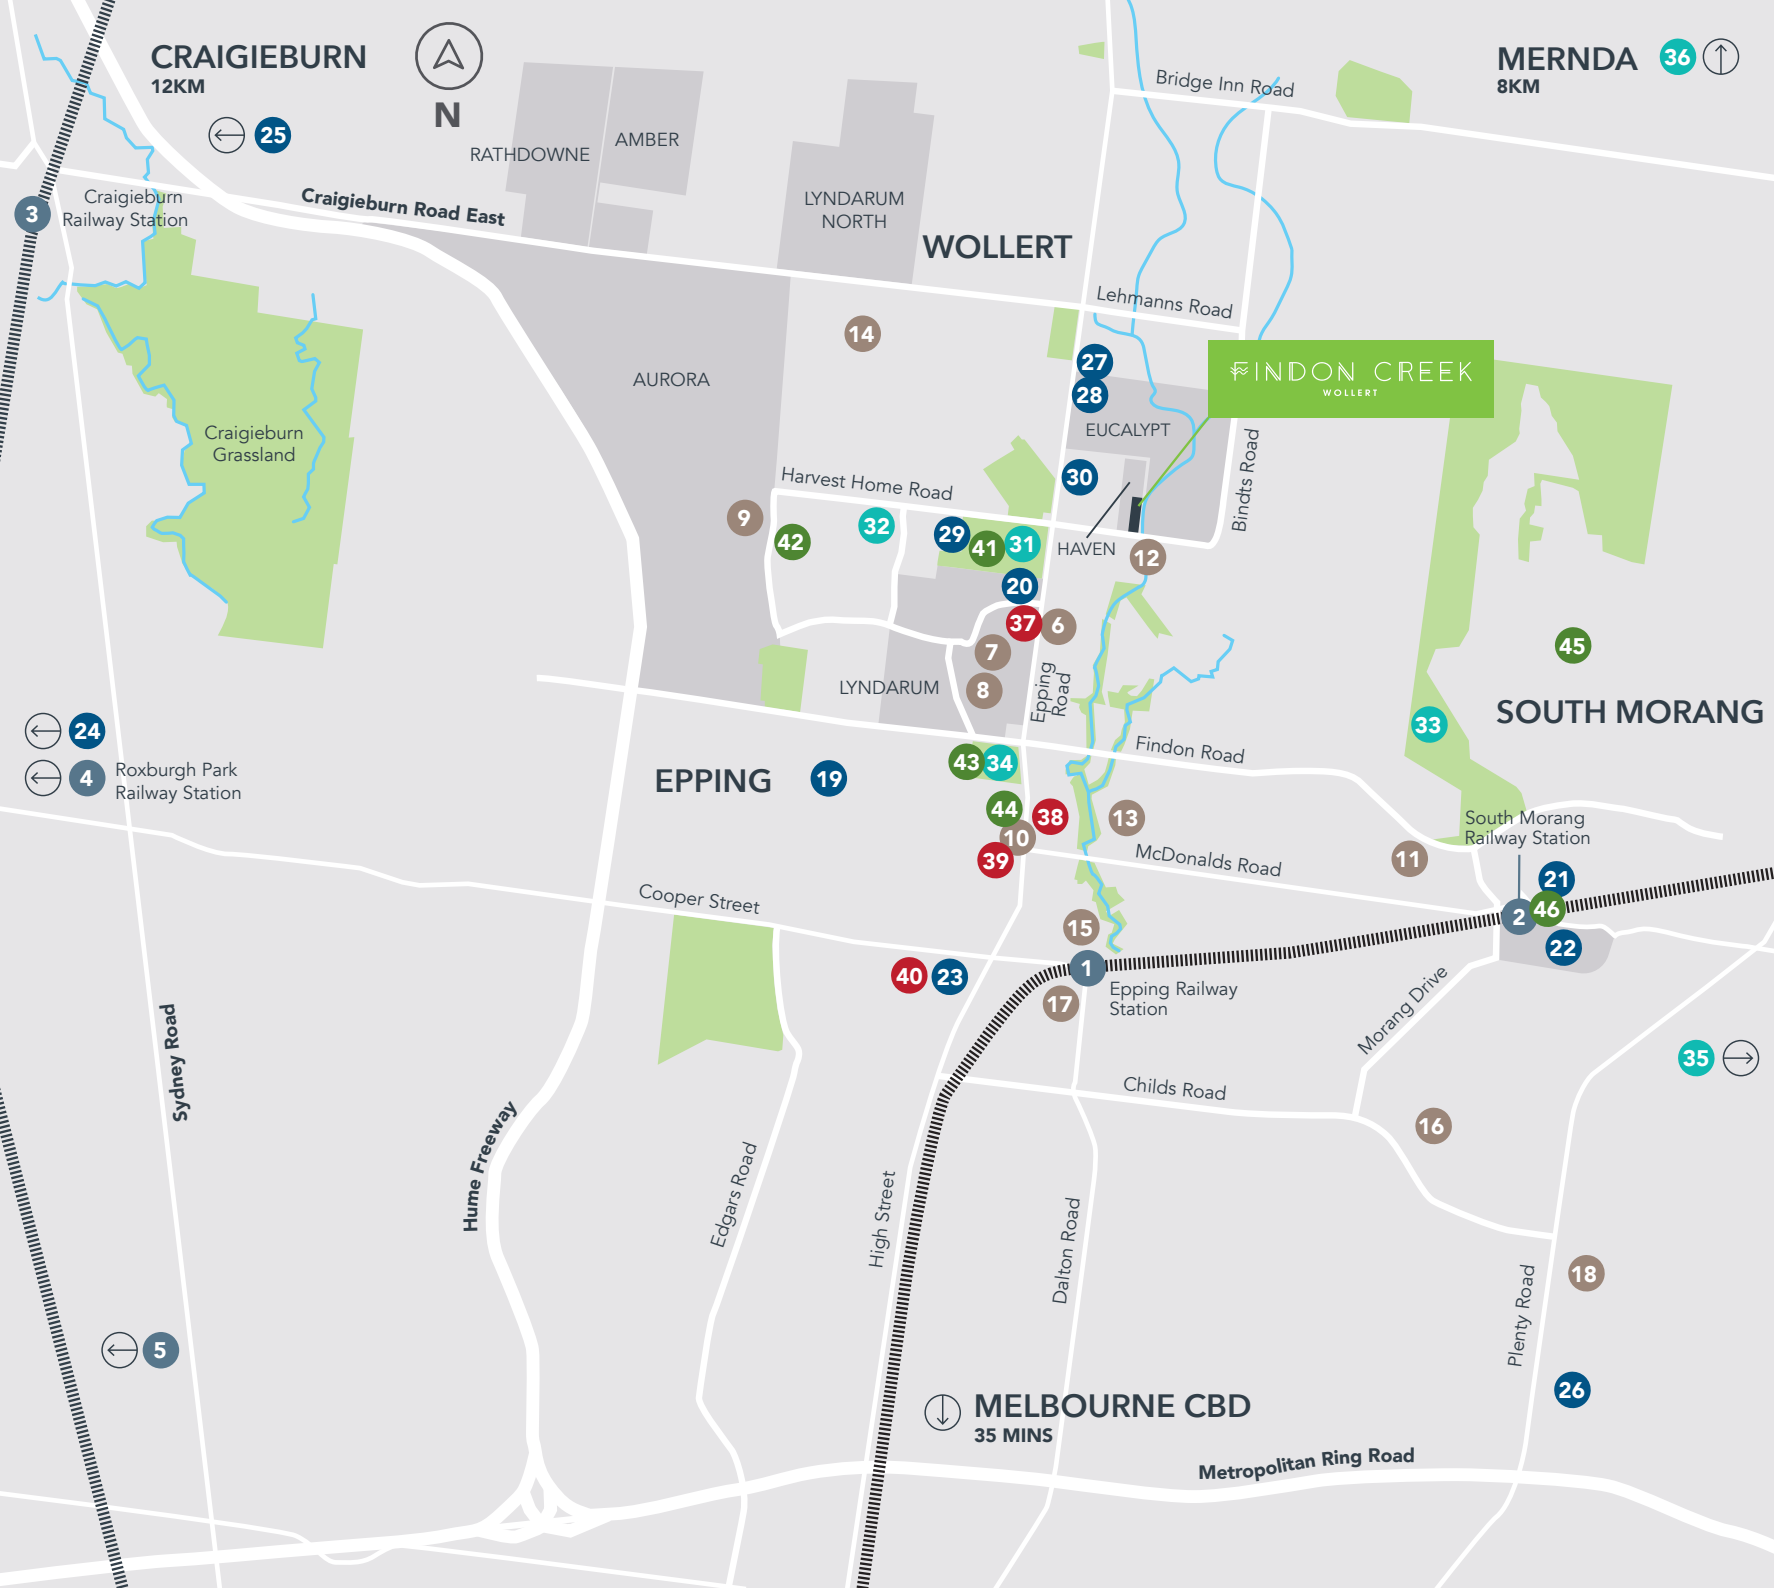

FINDON CREEK

WOLLERT

- TRANSPORT**
 - 1 Epping Railway Station
 - 2 South Morang Railway Station
 - 3 Craigieburn Railway Station
 - 4 Roxburgh Park Railway Station
 - 5 Tullarmarine Airport
- EDUCATION**
 - 6 Rose Garden Epping Early Learning Centre
 - 7 Epping Views Kindergarten
 - 8 Epping Views Primary School
 - 9 Harvest Home Primary School
 - 10 Epping Primary School
 - 11 Meadowglen Primary School
 - 12 Al Siraat College
 - 13 Epping Secondary College
 - 14 Edgars Creek Secondary College
 - 15 St Monica's College
 - 16 Mill Park Secondary College
 - 17 Melbourne Polytechnic Epping Campus
 - 18 RMIT University Bundoora Campus
- RETAIL**
 - 19 Future Epping Town Centre
 - 20 Epping North Shopping Centre
 - 21 Central South Morang
 - 22 Westfield Plenty Valley
 - 23 Pacific Epping
 - 24 Roxburgh Park Shopping Centre
 - 25 Craigieburn Central
 - 26 Uni Hill Town Centre
 - 27 Third Place Cafe
 - 28 Blue Stone Kitchen
 - 29 Diletto
 - 30 Smokin Joes' Pizza & Grill Wollert
- PARKS & RECREATION**
 - 31 Harvest Home Recreational Reserve
 - 32 Stoneyfield Park
 - 33 Quarry Hills Park
 - 34 Epping Recreational Reserve
 - 35 Curly Sedge Creek
 - 36 Growling Frog Golf Course
- HEALTH**
 - 37 Lyndarum Family Clinic
 - 38 Epping Medical Group
 - 39 Epping Family Medical Centre
 - 40 Northern Hospital
- SPORTS**
 - 41 Epping Soccer Stadium
 - 42 Anytime Fitness Epping North
 - 43 Epping Football Club
 - 44 Epping Tennis Club
 - 45 South Morang Football Club
 - 46 JUMP! Swim Schools South Morang

© 2018 Resimax Group Pty Ltd. This location map is for illustrative purposes only and should be used as a guide only. The information contained and depicted in this location map is subject to change at any time without further notice. Effective 21.03.2018.